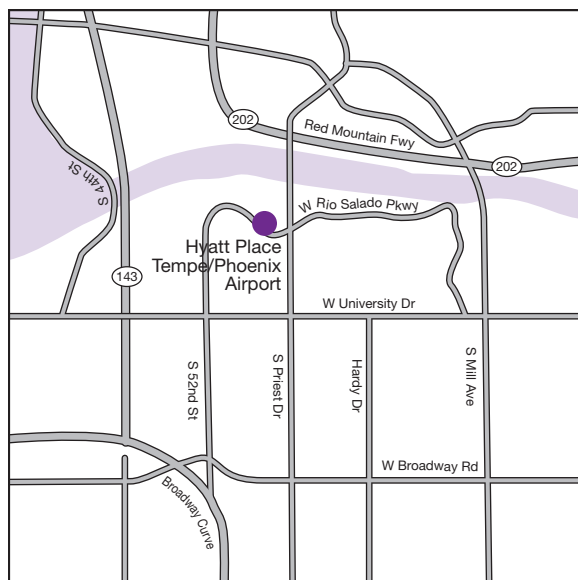

TRANSPORTATION

- 10 minutes/2 miles from Phoenix Sky Harbor (PHX)
- 1 mile from Metro Light Rail
- 5 minutes from the 202, 101, US 60 and I10

HYATT PLACE TEMPE/PHOENIX AIRPORT

1413 W Rio Salado
 Tempe, AZ 85281
 P: 480.804.9544
 F: 480.804.9548
HyattPlaceTempePhoenixAirport.com